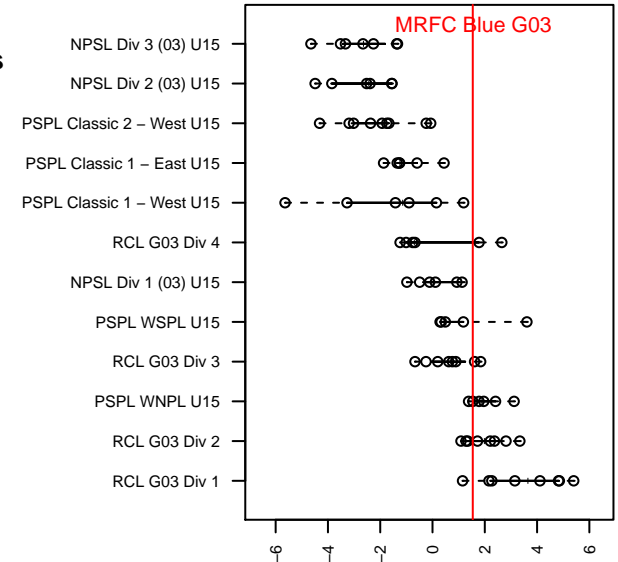

**attack and defense rating
relative to others at age
and all opponents in last 13 months**