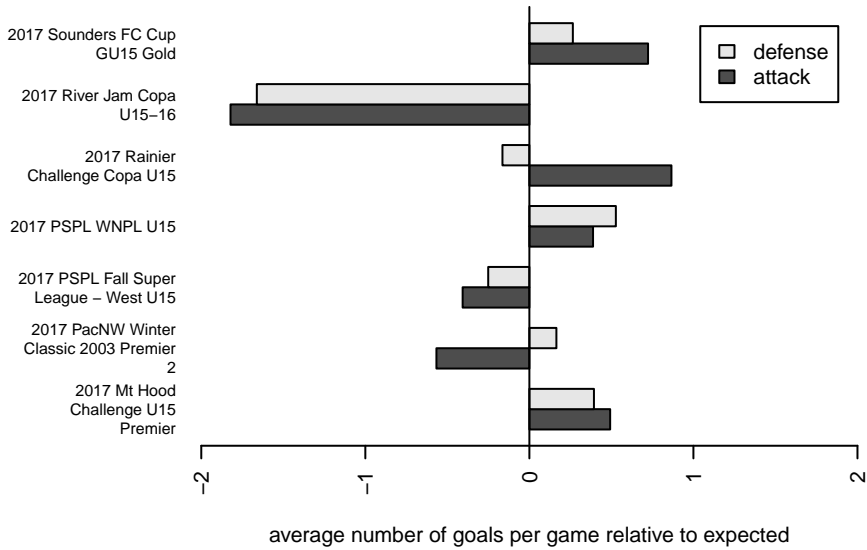

Performance relative to 13 month average