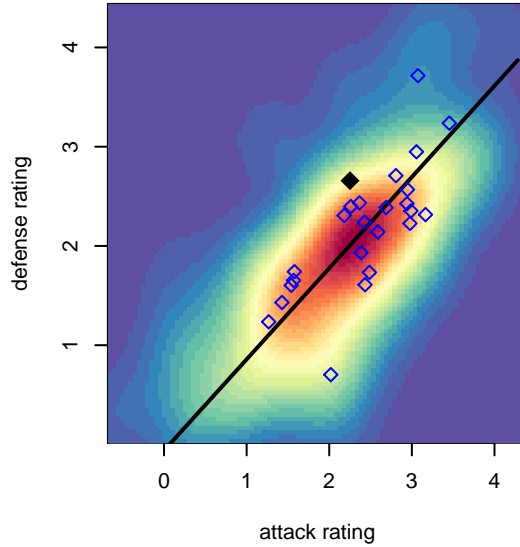

**attack and defense rating
relative to others at age
and all opponents in last 13 months**