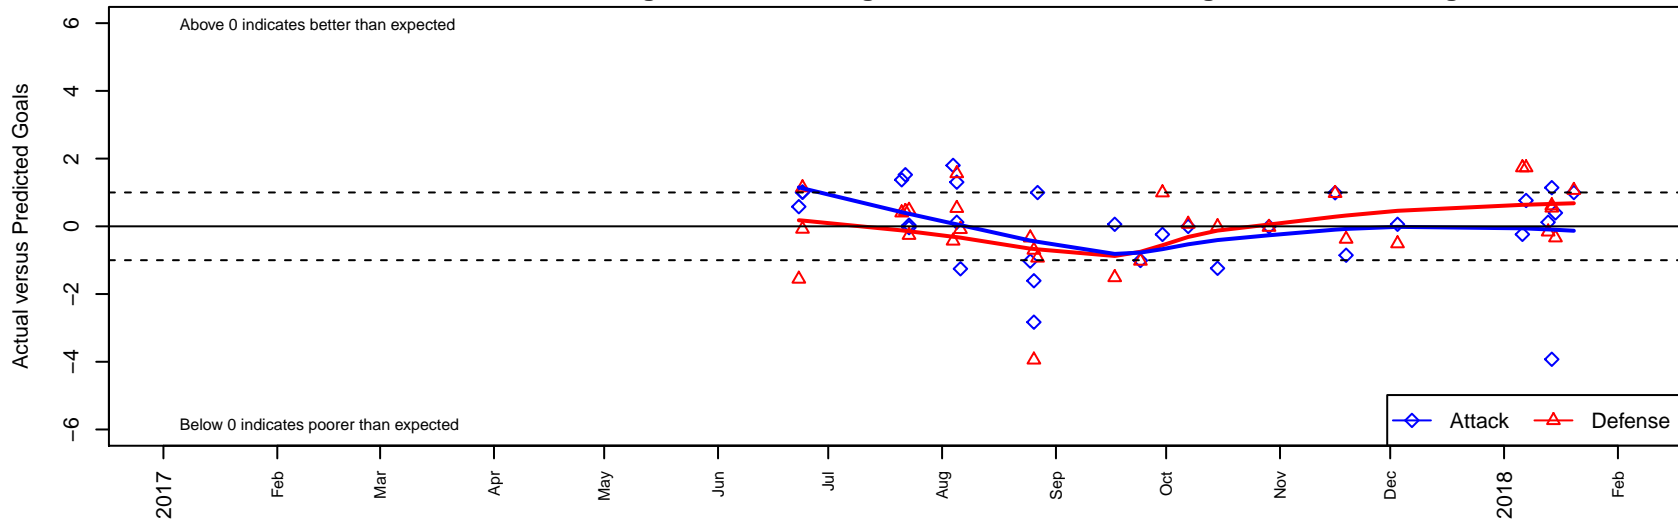

# MRFC Blue G03

Mount Rainier FC  
 Bonney Lake, WA  
 G03 total strength=1508  
 attack=9.5 defense=14.26  
 fall league = PSPL WNPL U15

alt names used:  
 MRFC G03 Hanbidge  
 MRFC G03 Hanbidge  
 MRFC G03 Hanbidge  
 MRFC G03 Hanbidge  
 MRFC G03 Howell  
 MRFC G03 Hanbidge

**MRFC Blue G03**  
 Dots are actual minus expected GF (blue circles) and GA (red triangles).  
 Blue line is smoothed change in attack strength. Red is smoothed change in defense strength.

**attack and defense variance (black dot)  
relative to other teams  
and top 10 in region**