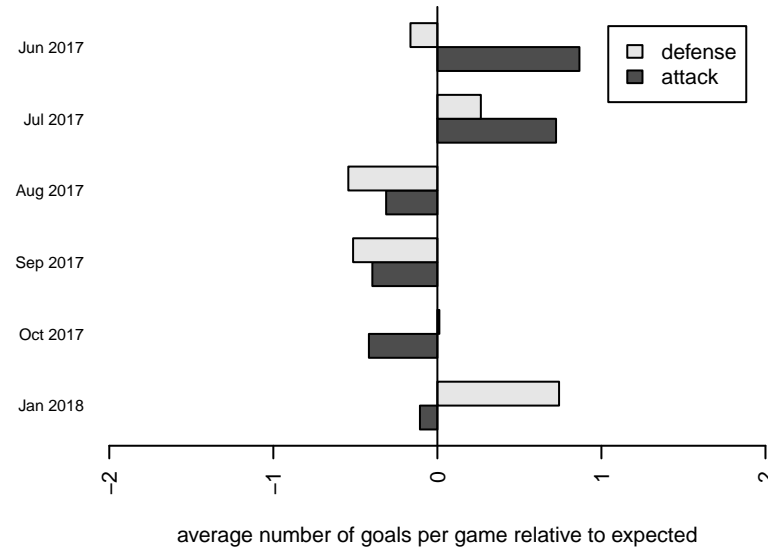

Performance relative to 13 month average